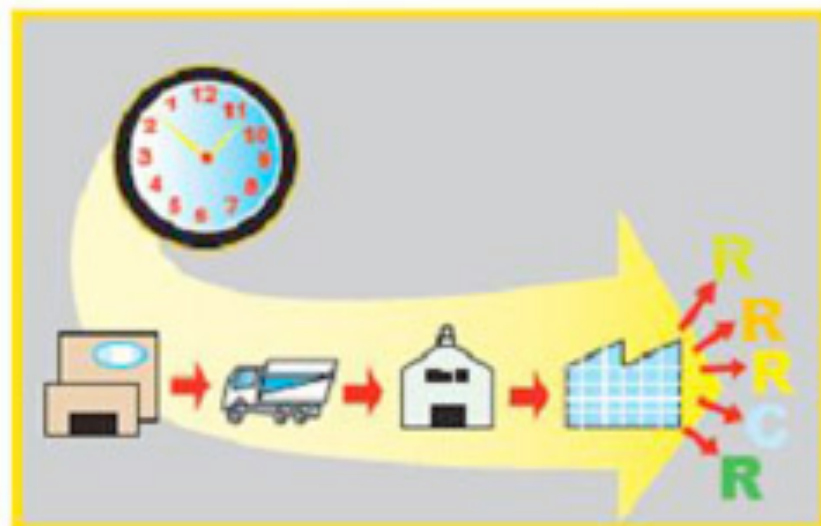

Waste and Resources Management, Inc.

SCITSIGOL

(Integrated Reverse Logistics)

- ▶ Starts from pick up of "return items" and delivery to return warehouse
- ▶ De-manufacturing and segregation of "return items"
- ▶ Wide array of safe and environment - friendly disposal alternatives
- ▶ Return items are safe and secure because you deal with only one entity
- ▶ Cost effective because service is integrated