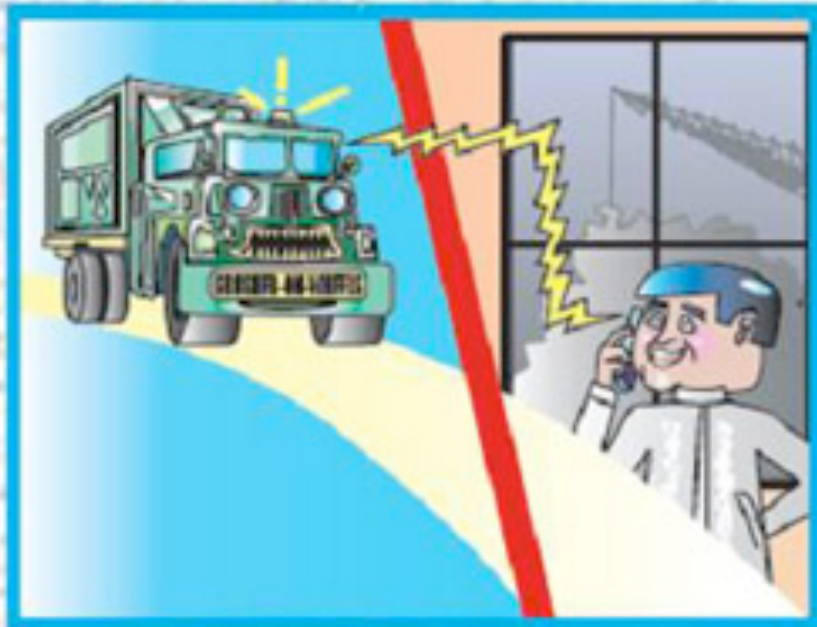

Waste and Resources Management, Inc.

CRUSHER-ON-WHEELS

- For on-site destruction of waste materials, expired products, line rejects, etc.
- Ideal for the secure destruction of sensitive materials, products or documents.
- Convenient, secure and cost effective.
- If necessary, destruction can be done under your close watch and supervision.

"Transparent, Cost Effective, Convenient"

CALL US, WE WILL CRUSH !